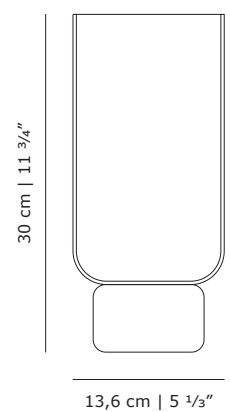

DELIVERY - LAUNCHES SEPTEMBER 2023

Lead time	Stock (if backorder: 20 weeks)
Sales units	2 pcs. in one master box